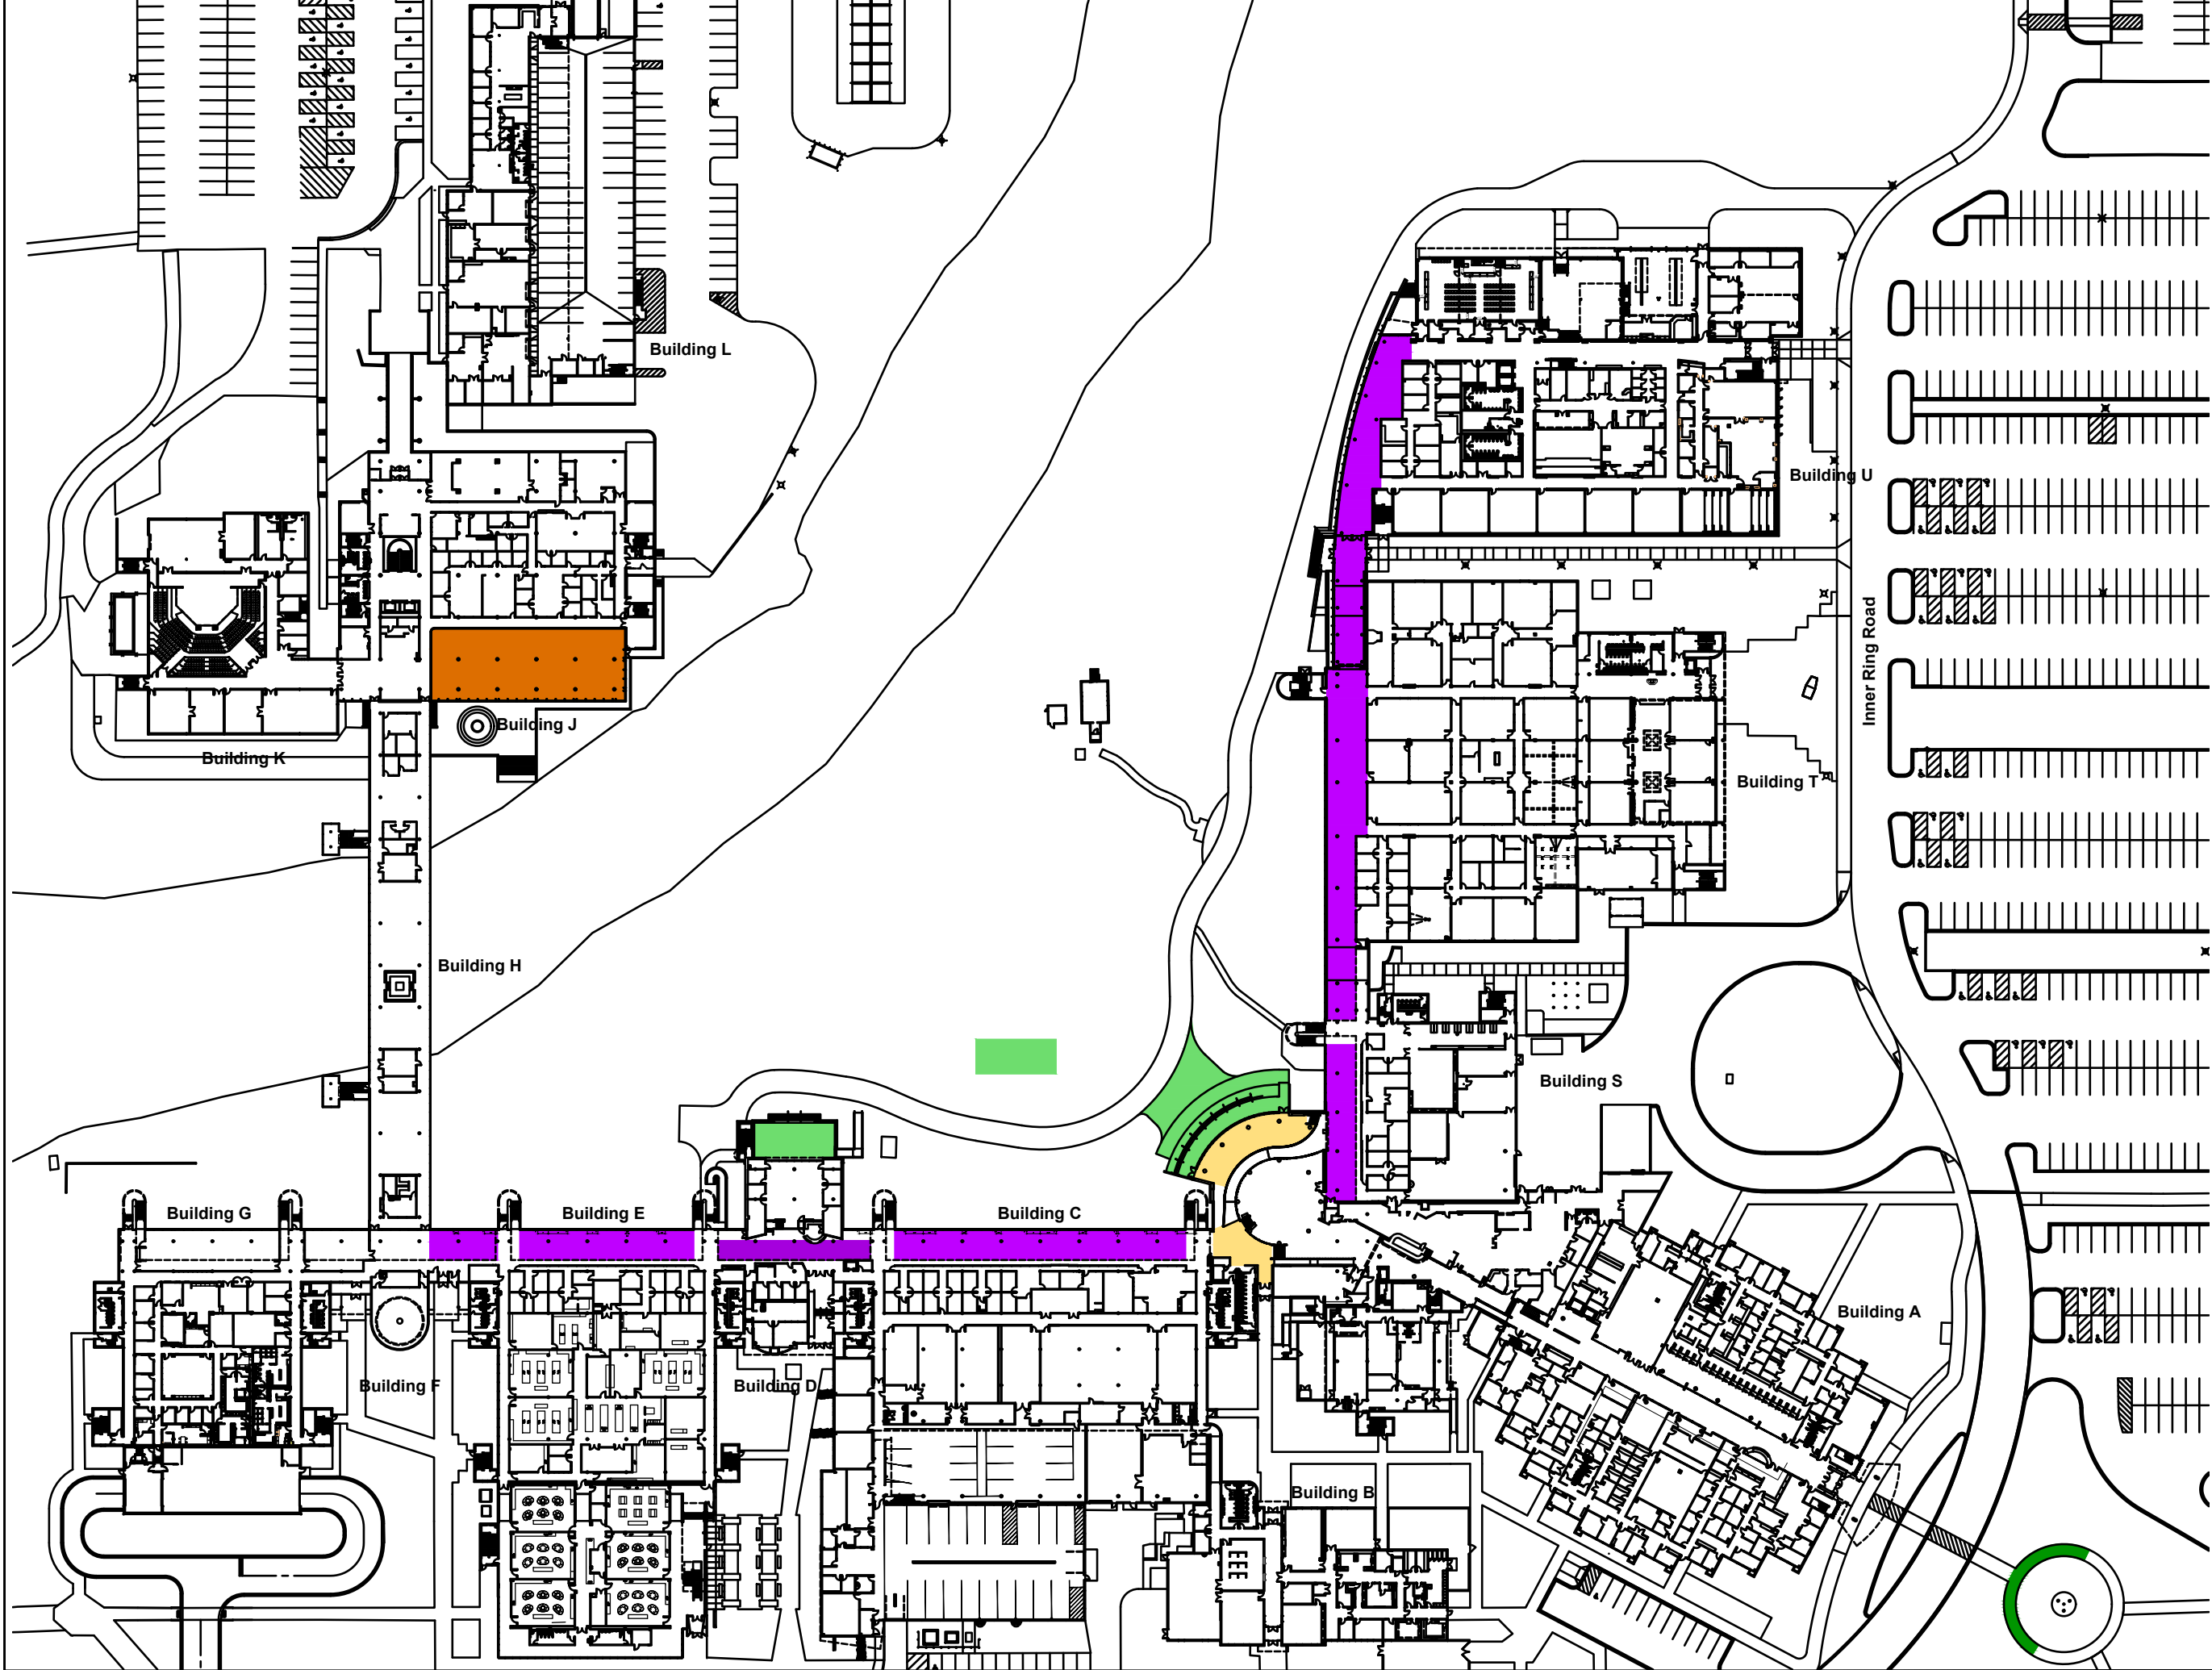

FREE SPEECH AREA LOCATION MAP

- LEGEND**
- BLDG. A - Cafeteria Dining Area – Lower Level
 - BLDG. A - Picnic grove and concrete patios
 - BLDG. A - The area in front of the Campus Center at the Bell Tower
 - Concourse Areas in C D E F S T and U Buildings
 - BLDG. D - In front of the Student Center
 - BLDG. J - Lower Level (Old Cafeteria)

Inner Ring Road