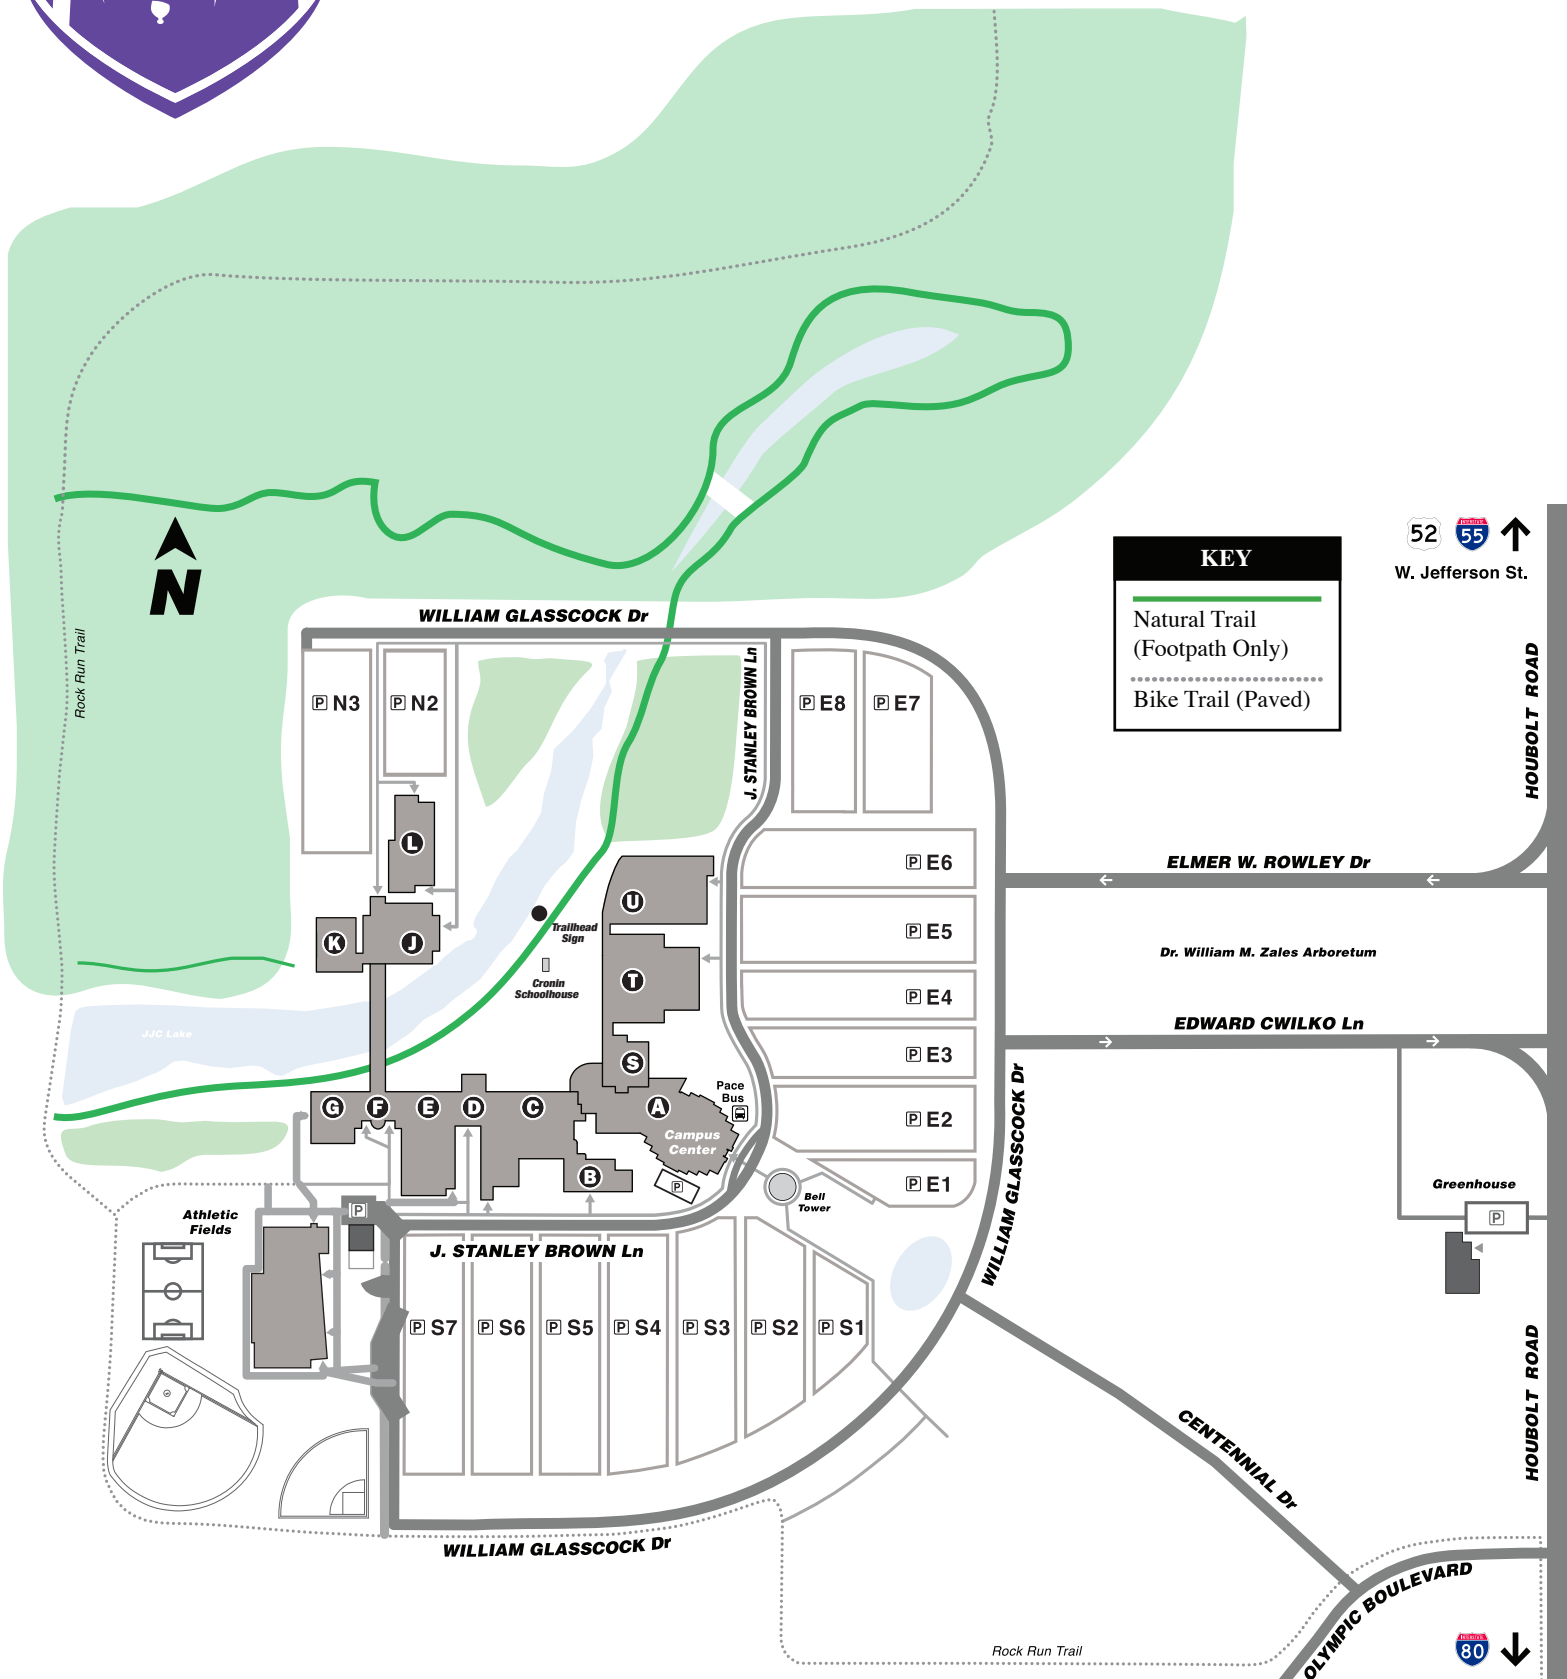

Main Campus Nature Trail Map

52 55 ↑
W. Jefferson St.

KEY

- Natural Trail (Footpath Only)
- Bike Trail (Paved)

HOUBOLT ROAD

HOUBOLT ROAD

80 ↓