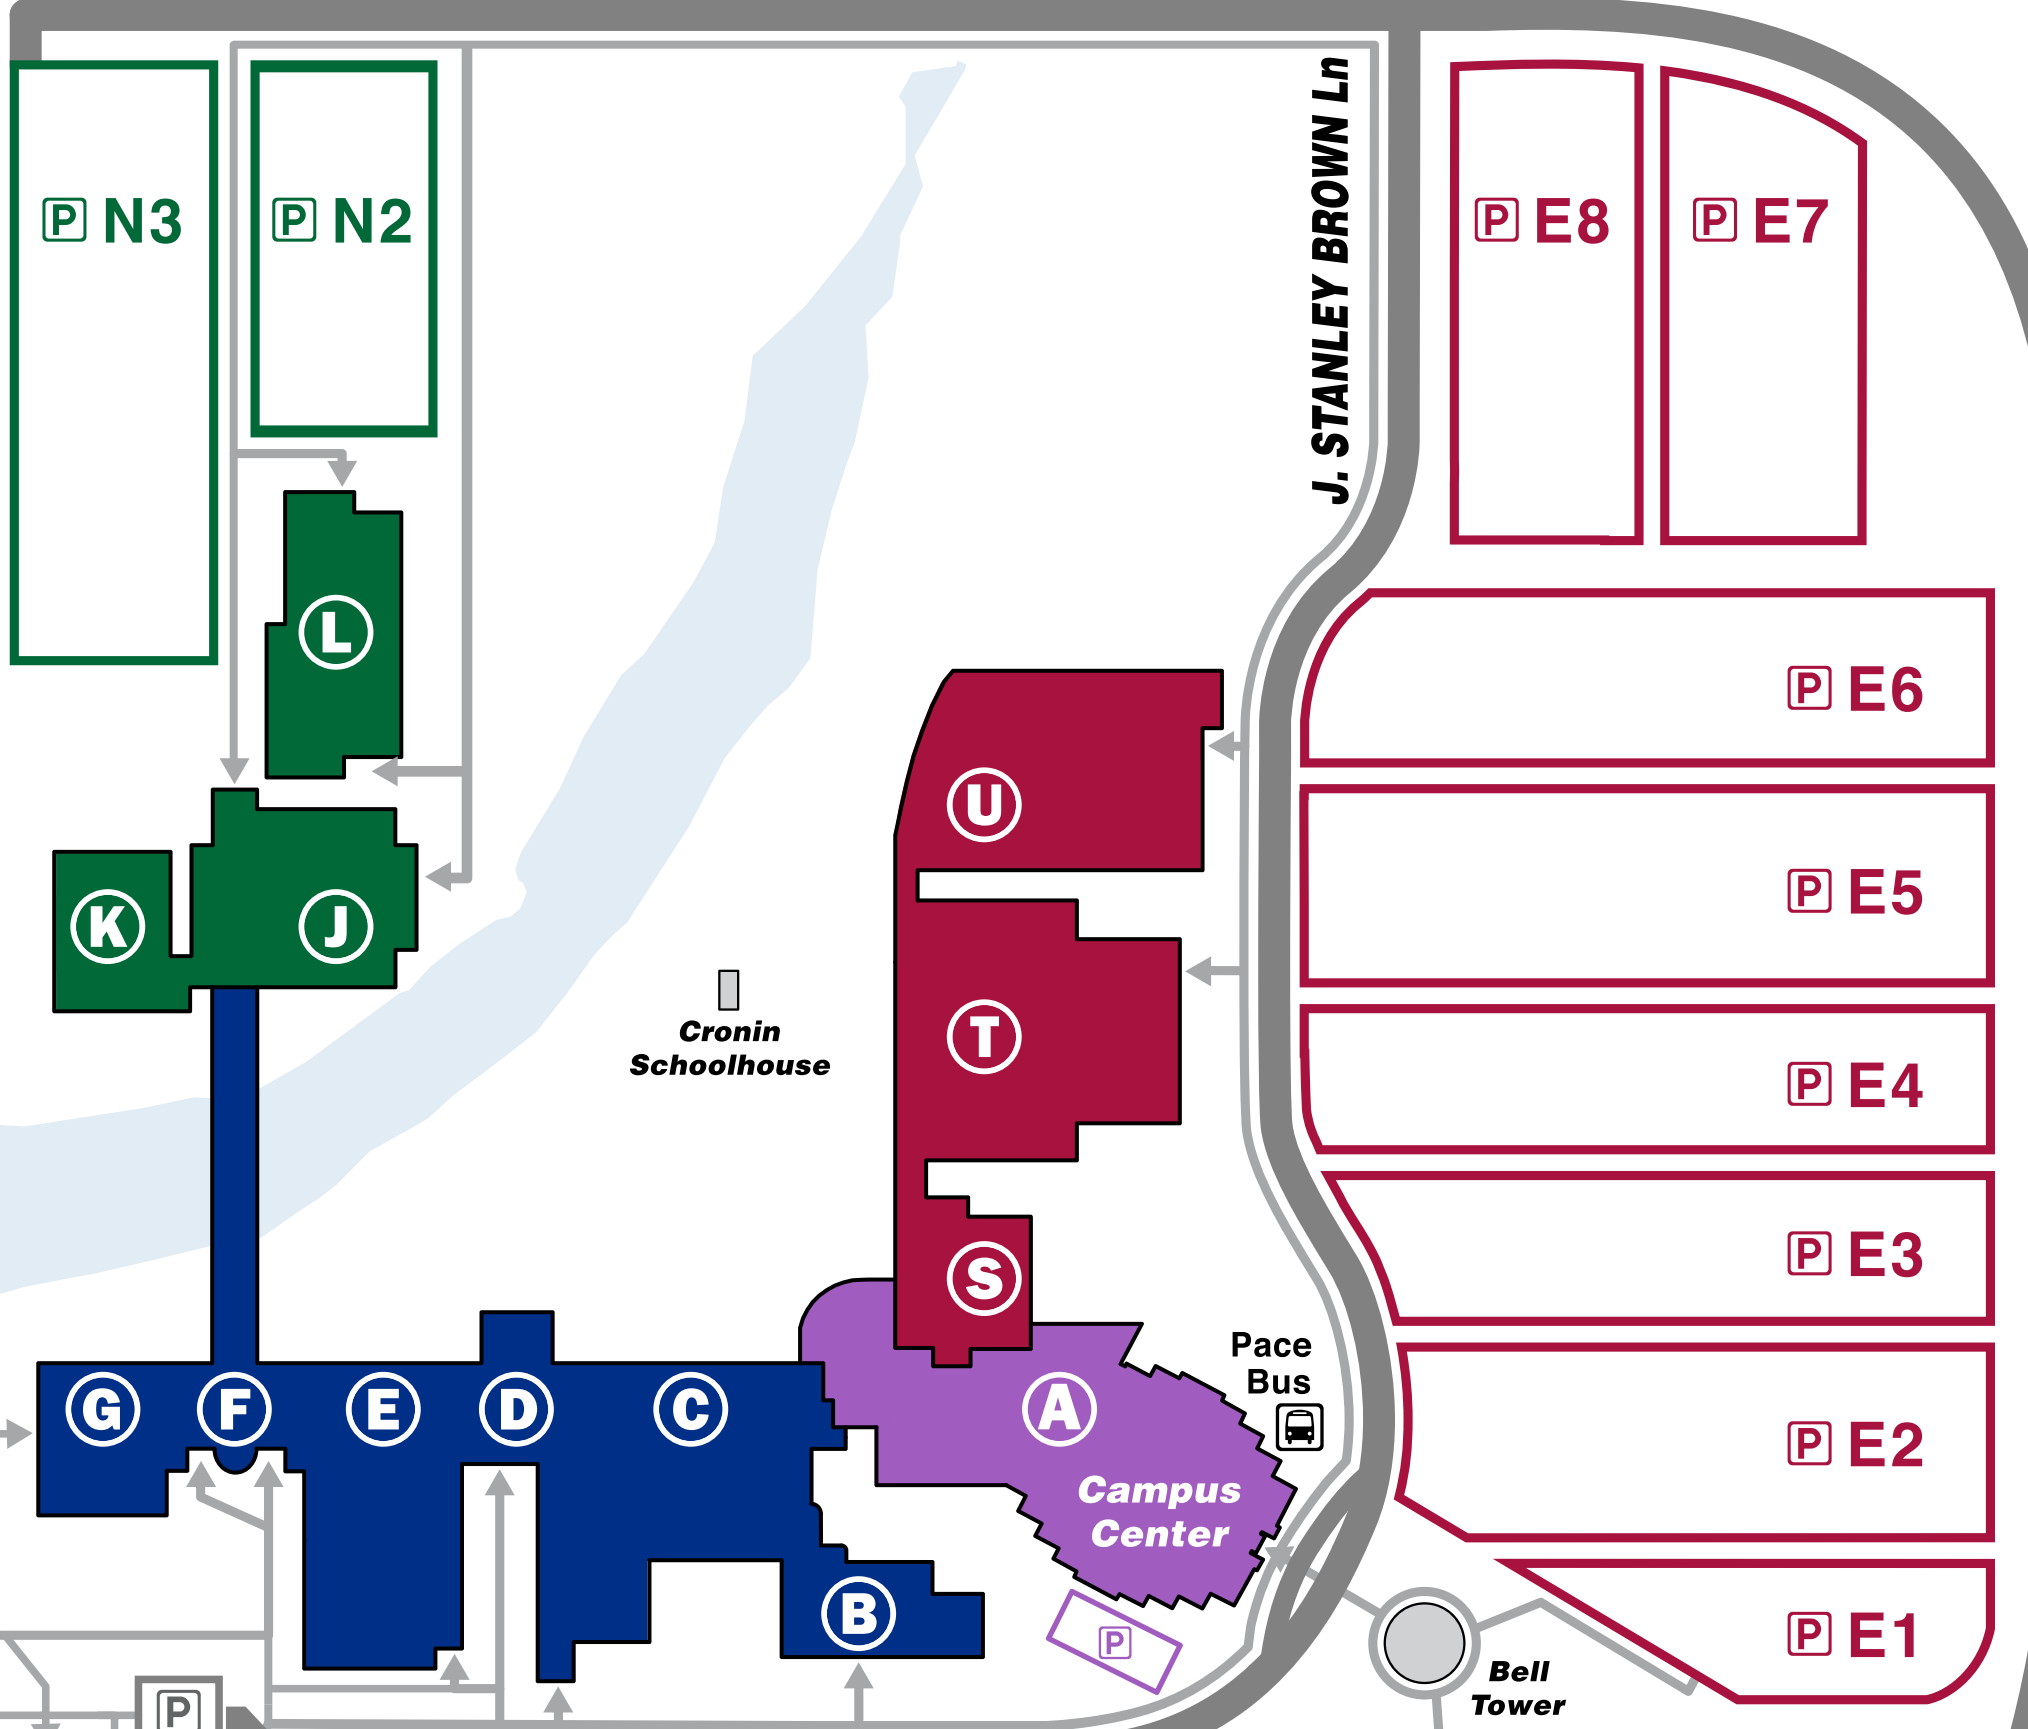

W. Jefferson St.

JOLIET

JUNIOR COLLEGE
— 1901 —

Rock Run Trail

WILLIAM GLASSCOCK Dr

HOUBOLT ROAD

ELMER W. ROWLEY Dr

EDWARD CWILKO Ln

Greenhouse

J. STANLEY BROWN Ln

WILLIAM GLASSCOCK Dr

J. STANLEY BROWN Ln

HOUBOLT ROAD

WILLIAM GLASSCOCK Dr

CENTENNIAL Dr

OLYMPIC BOULEVARD

Rock Run Trail

Athletic Fields

Boiler-house

Cronin Schoolhouse

Pace Bus

Bell Tower

Campus Center

JJC Lake