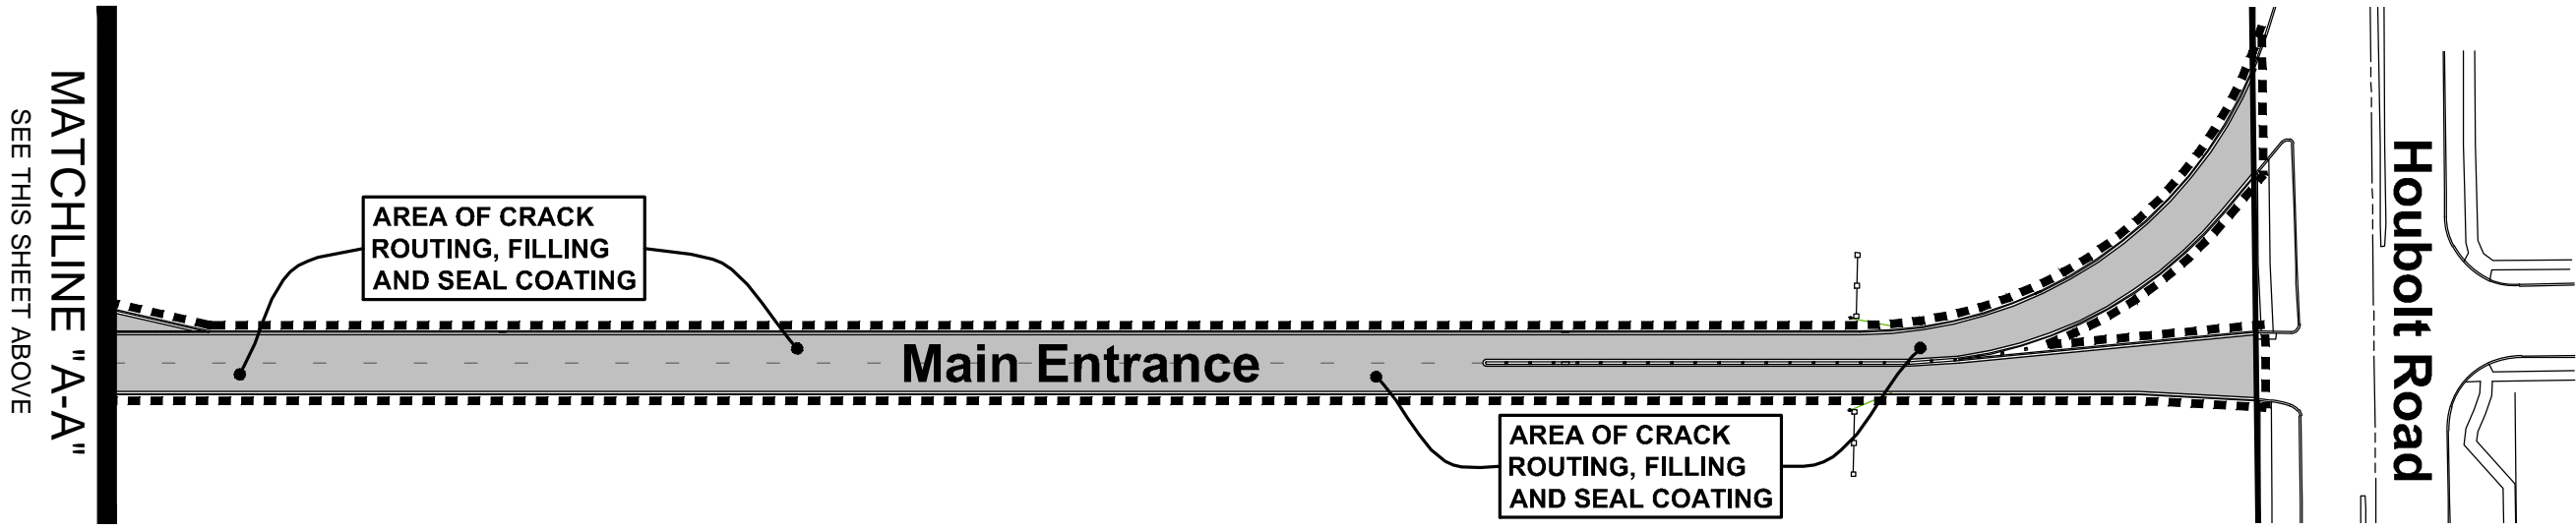

R.T. & A. Dwg. No.: 116-0503-E02

Joliet Junior College Main Entrance Improvements

Ruettiger, Tonelli & Associates, Inc.

Surveyors • Engineers • Planners • Landscape Architects • G.I.S. Consultants
 129 CAPISTA DRIVE - SHOREWOOD, ILLINOIS 60404
 PH. (815) 744-6600 FAX (815) 744-0101
 website: www.ruettigertonelli.com

LATEST R.T. & A. REVISION: 3-01-2018
 FIELD BOOK & PAGE:

R.T. & A. Dwg. No.: 116-0503-E03