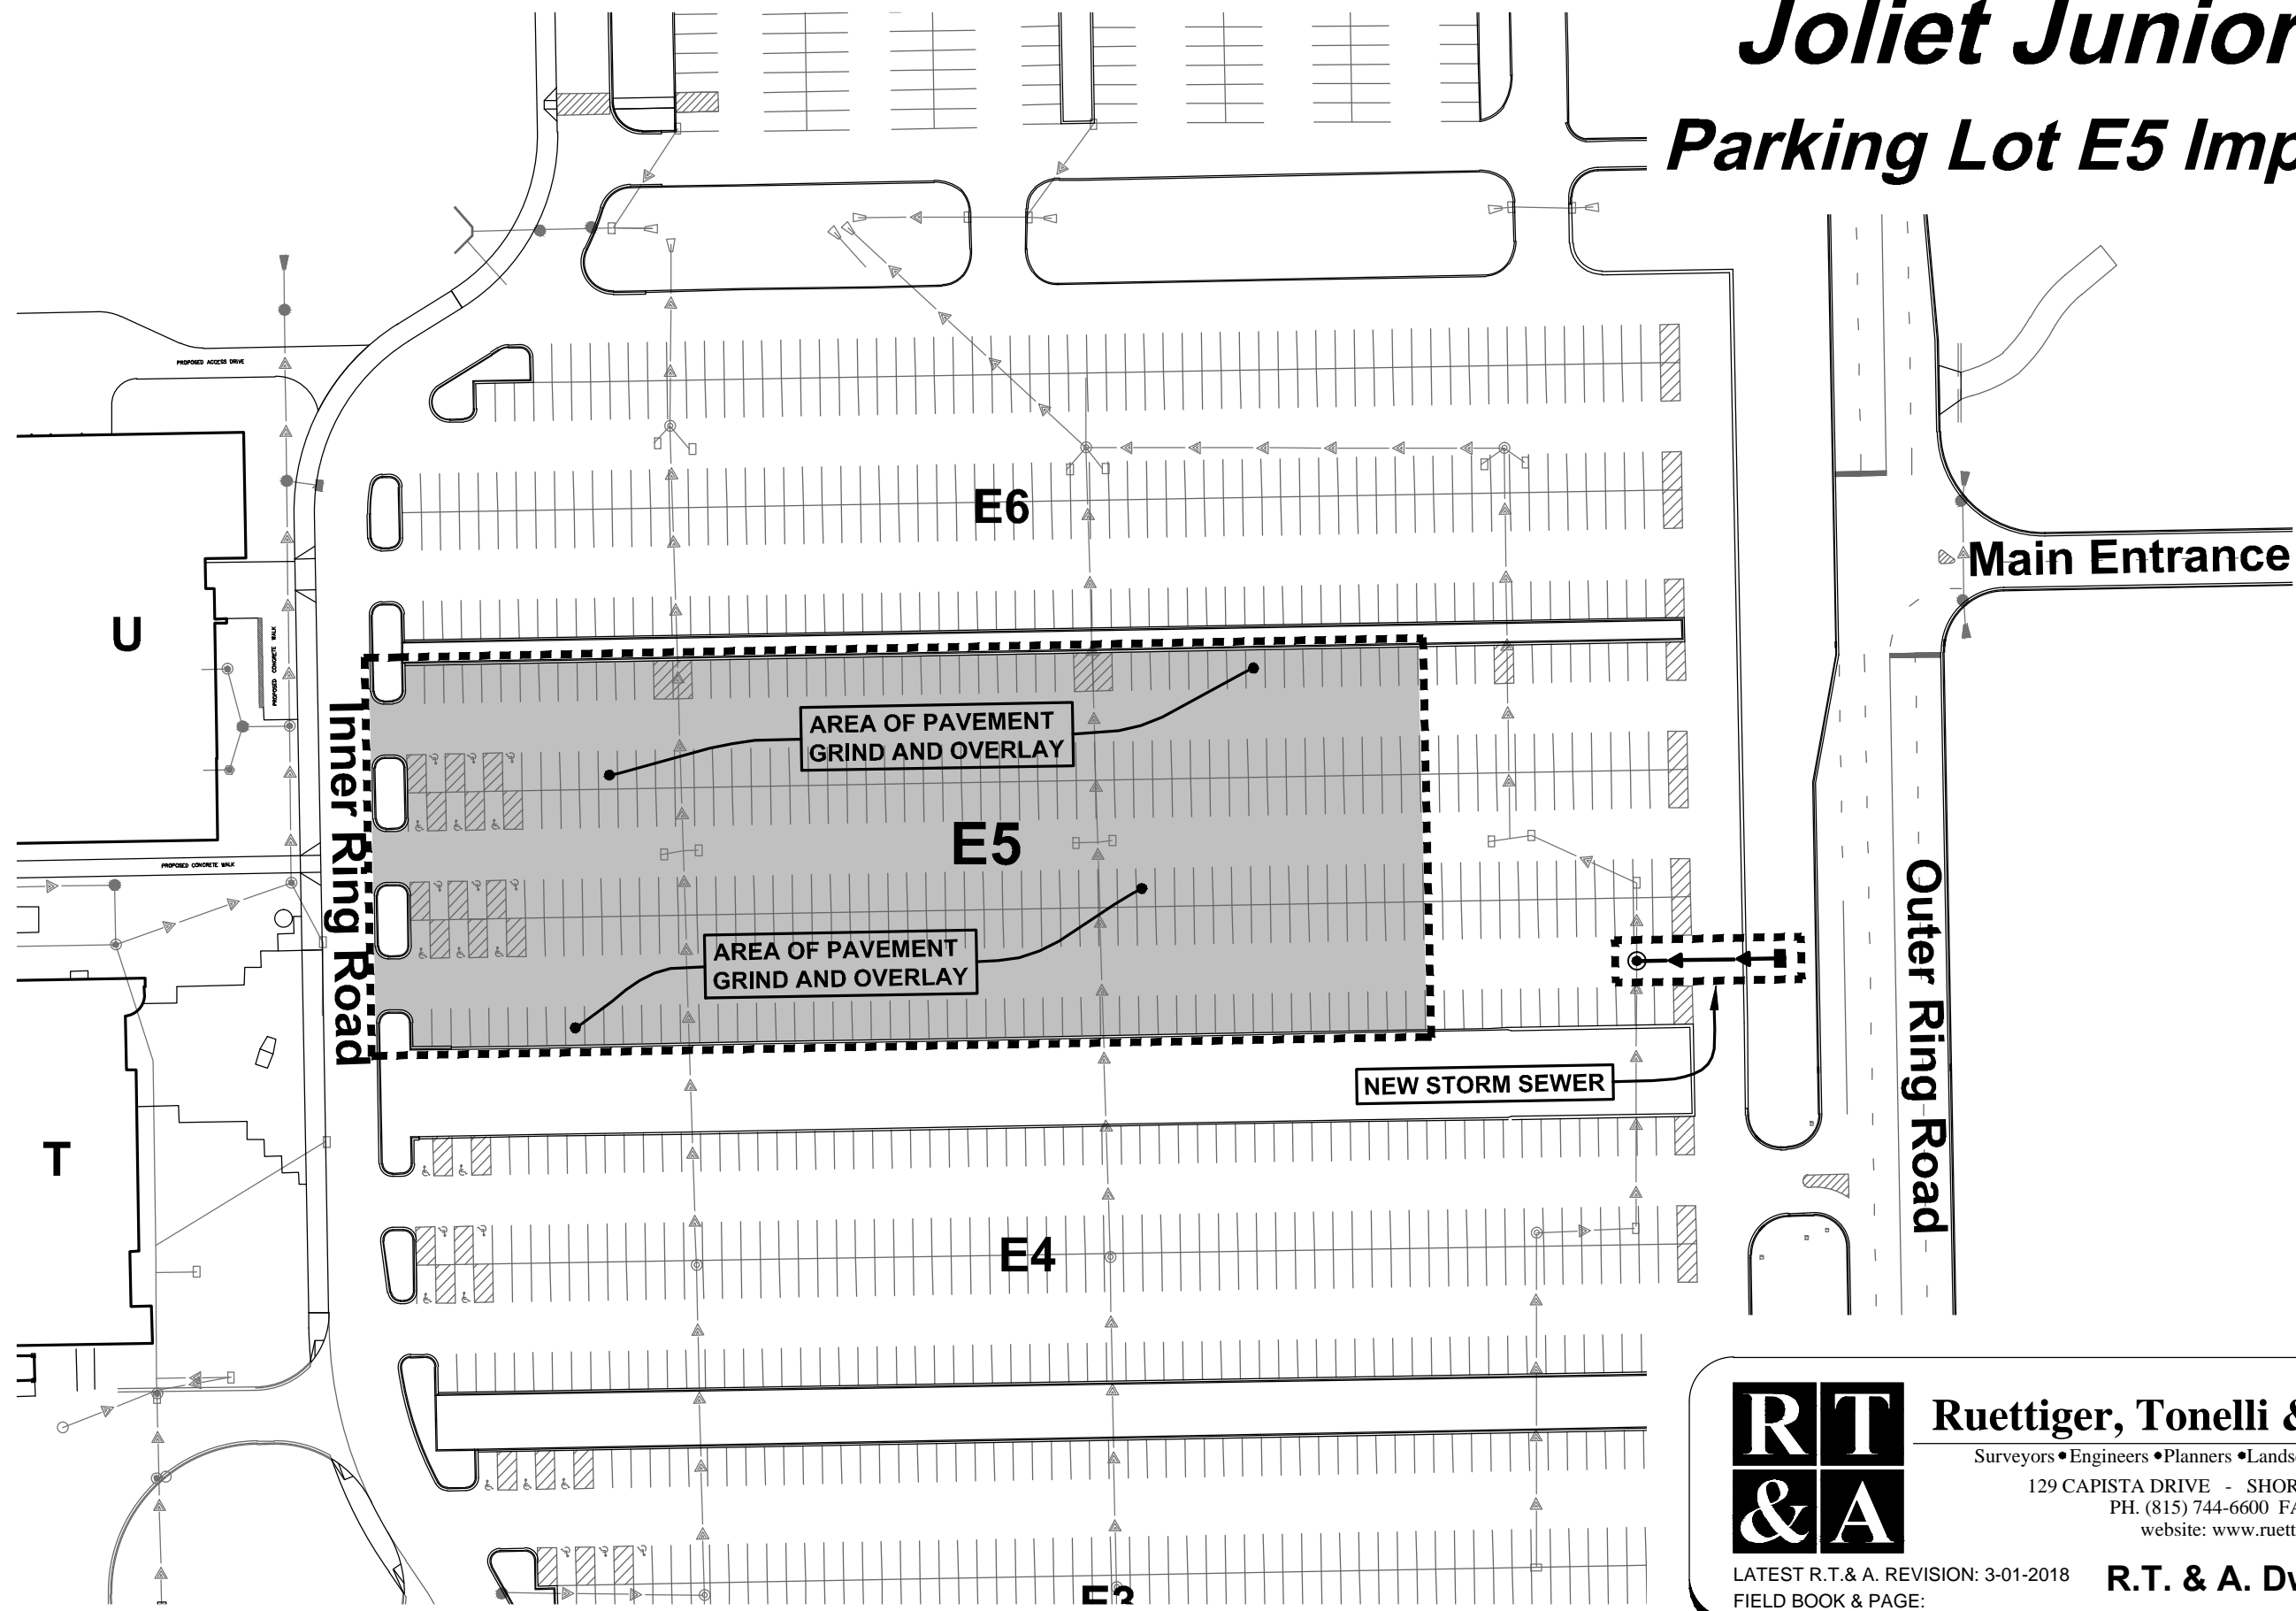

Joliet Junior College Parking Lot E5 Improvements

	Ruettiger, Tonelli & Associates, Inc. Surveyors • Engineers • Planners • Landscape Architects • G.I.S. Consultants 129 CAPISTA DRIVE - SHOREWOOD, ILLINOIS 60404 PH. (815) 744-6600 FAX (815) 744-0101 website: www.ruettigertonelli.com
	LATEST R.T. & A. REVISION: 3-01-2018 FIELD BOOK & PAGE:

R.T. & A. Dwg. No.: 116-0503-E02

Joliet Junior College Main Entrance Improvements

Ruettiger, Tonelli & Associates, Inc.

Surveyors • Engineers • Planners • Landscape Architects • G.I.S. Consultants
 129 CAPISTA DRIVE - SHOREWOOD, ILLINOIS 60404
 PH. (815) 744-6600 FAX (815) 744-0101
 website: www.ruettigertonelli.com

LATEST R.T. & A. REVISION: 3-01-2018
 FIELD BOOK & PAGE:

R.T. & A. Dwg. No.: 116-0503-E03