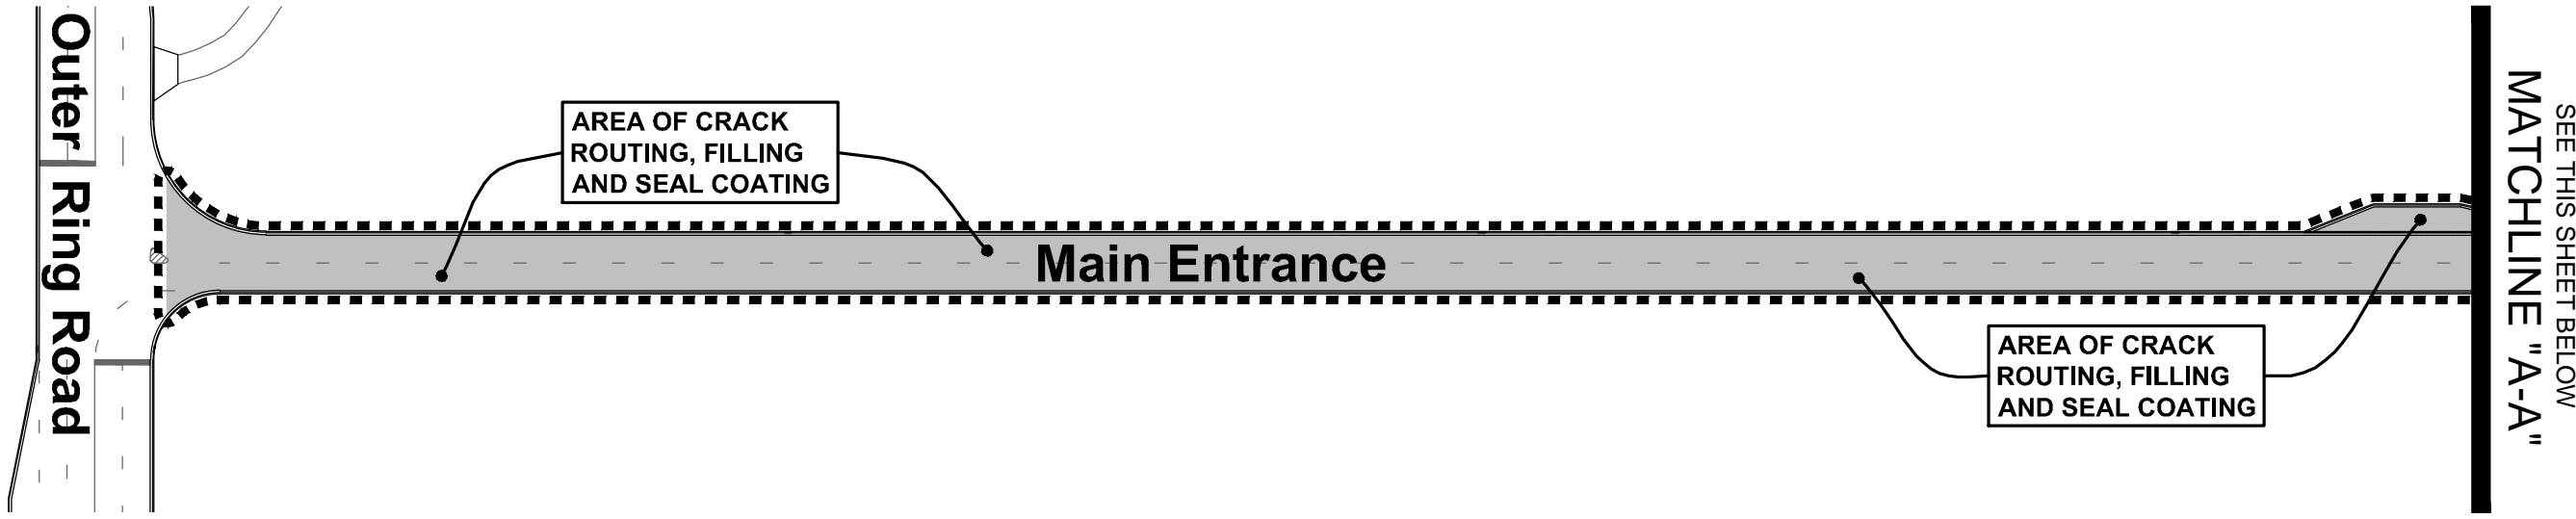

R.T. & A. Dwg. No.: 116-0503-E02

Joliet Junior College Main Entrance Improvements

Ruettiger, Tonelli & Associates, Inc.

Surveyors • Engineers • Planners • Landscape Architects • G.I.S. Consultants
 129 CAPISTA DRIVE - SHOREWOOD, ILLINOIS 60404
 PH. (815) 744-6600 FAX (815) 744-0101
 website: www.ruettigertonelli.com

LATEST R.T. & A. REVISION: 3-01-2018
 FIELD BOOK & PAGE:

R.T. & A. Dwg. No.: 116-0503-E03