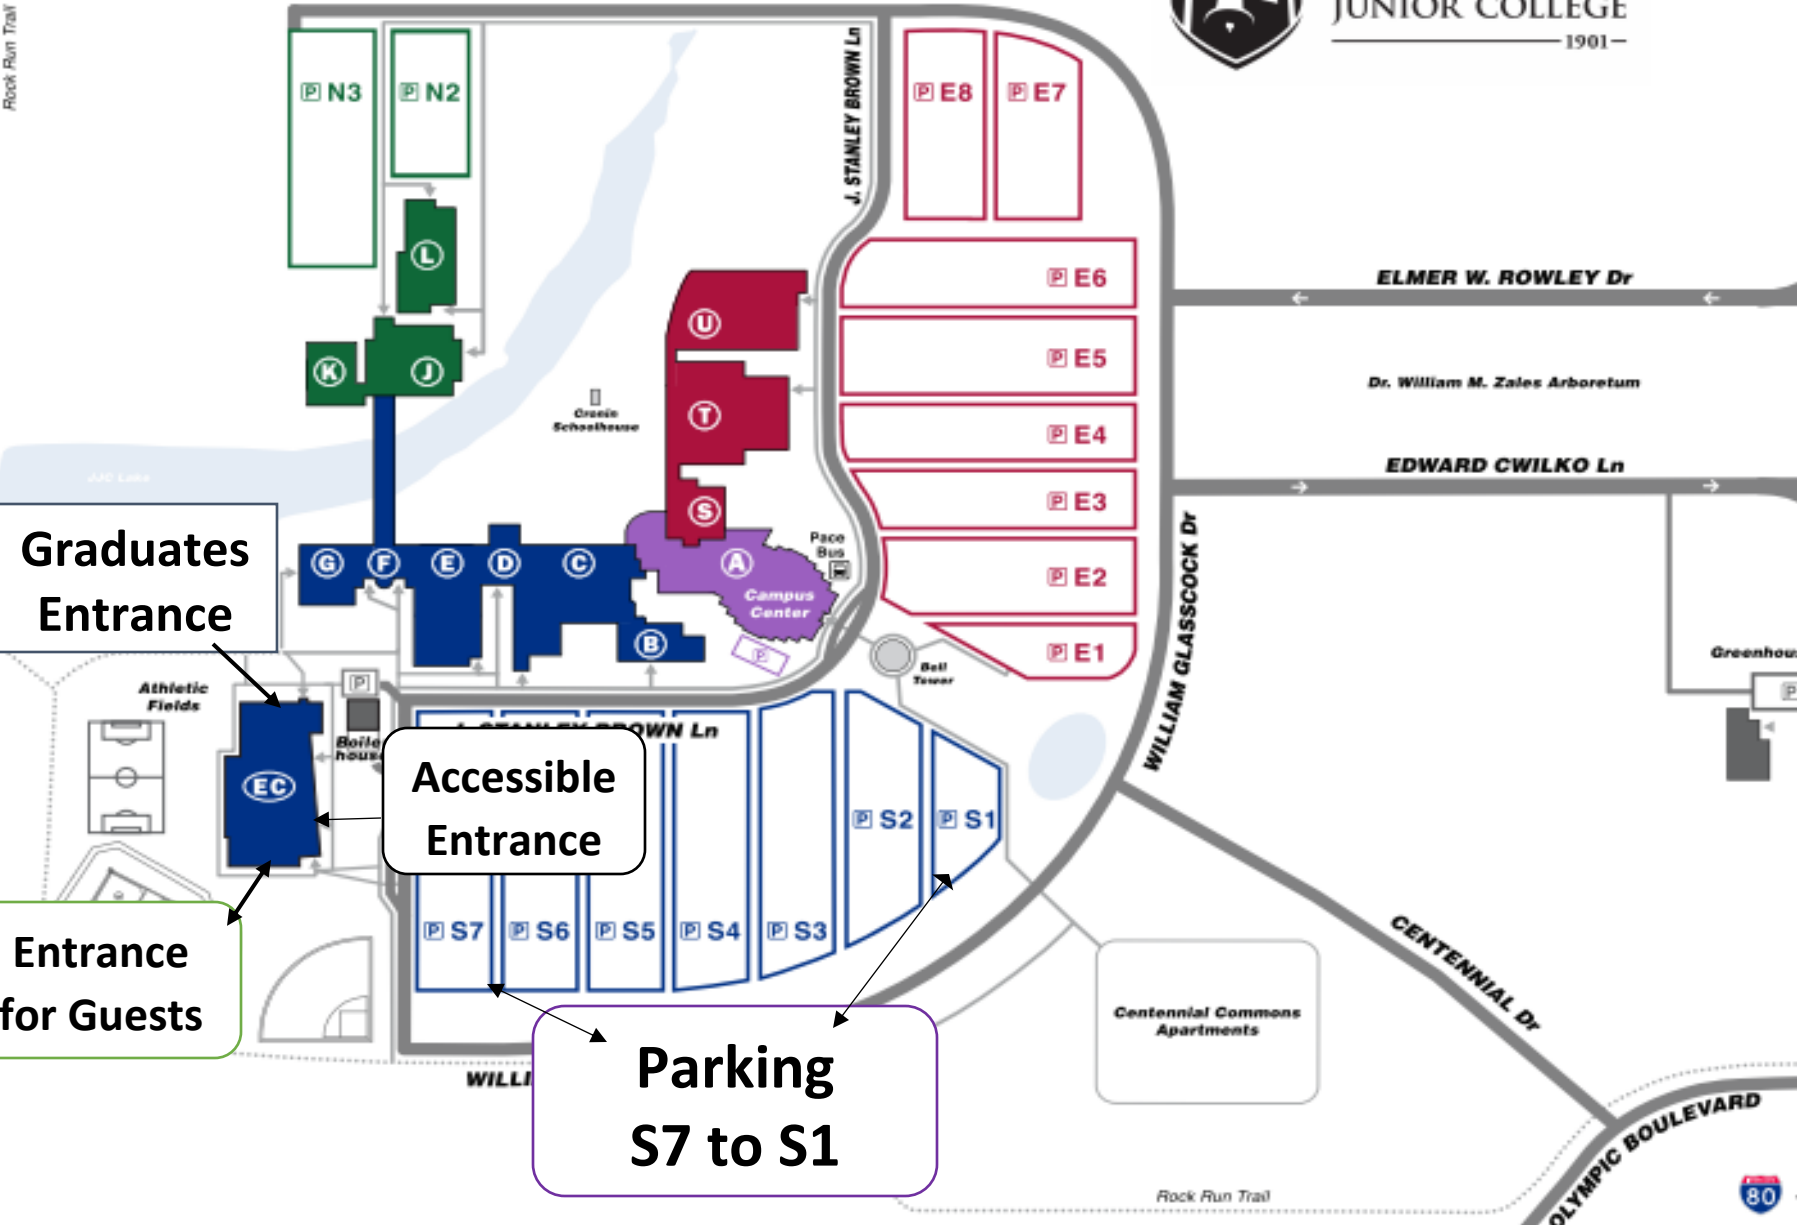

**JOLIET**  
JUNIOR COLLEGE  
— 1901 —

52    
W. Jefferson St.

HOUBOLT ROAD

ELMER W. ROWLEY Dr

Dr. William M. Zales Arboretum

EDWARD CWILKO Ln

WILLIAM GLASSCOCK Dr

HOUBOLT ROAD

CENTENNIAL Dr

OLYMPIC BOULEVARD

**Graduates Entrance**

**Accessible Entrance**

**Entrance for Guests**

**Parking S7 to S1**