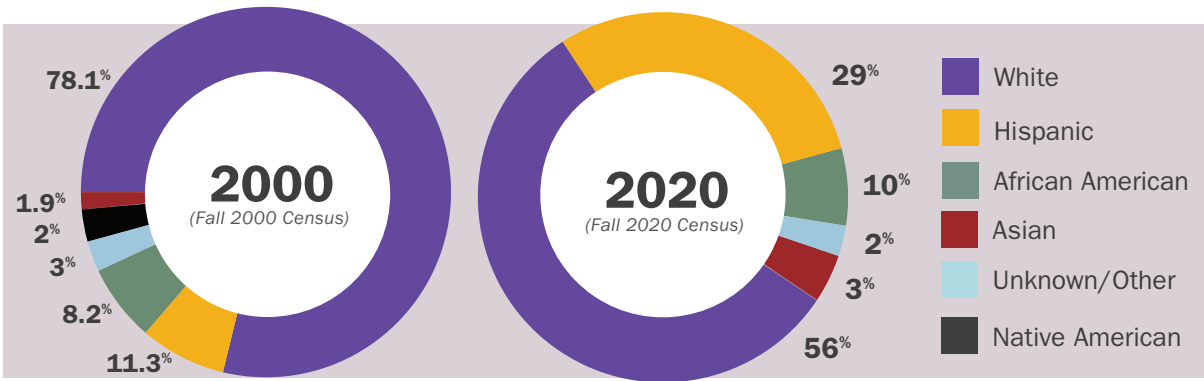

DID YOU KNOW?

- Joliet Junior College is the nation's first public community college, founded in 1901.
- The JJC district serves over 700,000 residents, spans seven counties and covers 1,442 square miles.
- The college has 180+ degree and certificate programs with a variety of course options.
- JJC offers nine Guided Academic Pathways that make it easier for students to choose their major.

DEMOGRAPHICS

JJC's Hispanic population has more than **doubled over two decades**, from **11.3% to 29%**.

VISION

Joliet Junior College will be the first choice for learning, working and cultivating pathways to prosperity.