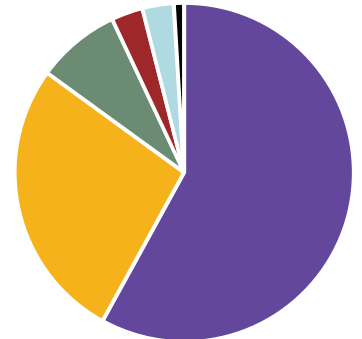

REVENUE

Operating Fund Revenues FY23