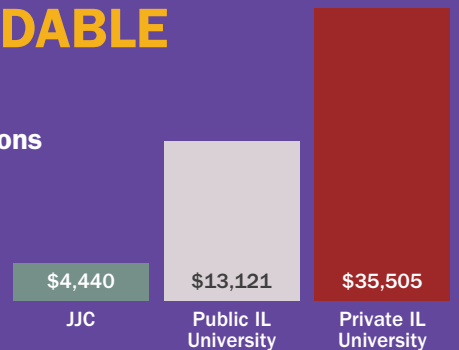

DID YOU KNOW?

- Joliet Junior College is the nation's first public community college, founded in 1901.
- The JJC district serves over 700,000 residents, spans seven counties and covers 1,442 square miles.
- The college has 180+ degree and certificate programs with a variety of course options.
- JJC offers nine Guided Academic Pathways that make it easier for students to choose their major.

DEMOGRAPHICS

JJC's Hispanic population has more than **doubled over two decades**, from **11.3% to 29%**.

VISION

Joliet Junior College will be the first choice for learning, working and cultivating pathways to prosperity.

MISSION

Joliet Junior College inspires learning, strengthens communities and transforms lives.

JJC IS AFFORDABLE

Tuition and Fee Comparisons

Tuition and fees quoted as full-time (15 hours per semester) based on 2020-21 rates.

JJC STUDENT MENTAL HEALTH & WELLNESS PROGRAM

1,064

JJC students who received direct counseling and case management services

3,770

JJC student appointments held

Since shifting to remote operations due to COVID in 2020 and 2021, the program saw a 107% increase in appointments with students and a 28% increase in regular attended sessions, indicating students were staying more long term for regular services.