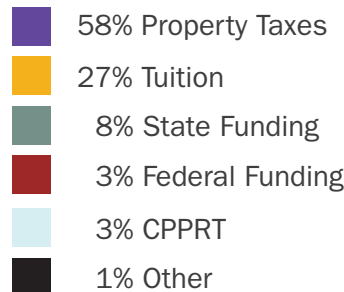

DRIVING THE WORKFORCE

2 Years Top Diversity Employer

9TH Largest Employer in Will County

1,300 Employees

TOP TEN TRANSFER INSTITUTIONS

- Lewis University
- Illinois State University
- Rasmussen University
- University of Illinois at Chicago
- University of St. Francis
- Governors State University
- Northern Illinois University
- Aurora University
- SIU – Carbondale
- U of I at Champaign (IBHE 2020)

100+

four-year institution transfer agreements

THE JJC FOUNDATION \$896,617

Scholarships awarded to students in FY22

JJC STUDENTS BY AGE

BUDGET

\$105.22 Million

Total Operating Budget FY23

REVENUE

Operating Fund Revenues FY23

FUNDRAISING \$1.5 Million

Raised in FY22 by the Foundation

ATTENDANCE

Spring 2022 enrollment

3,086
Full-Time

8,328
Part-Time