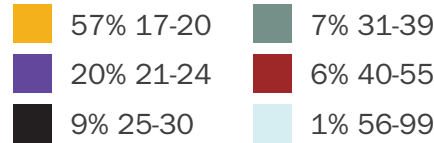

100+

four-year institution transfer agreements

THE JJC FOUNDATION \$896,617

Scholarships awarded to students in FY22

JJC STUDENTS BY AGE

BUDGET

\$105.22 Million

Total Operating Budget FY23