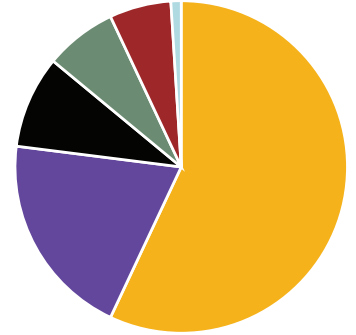

JJC STUDENT MENTAL HEALTH & WELLNESS PROGRAM

1,064

JJC students who received direct counseling and case management services

3,770

JJC student appointments held

Since shifting to remote operations due to COVID in 2020 and 2021, the program saw a 107% increase in appointments with students and a 28% increase in regular attended sessions, indicating students were staying more long term for regular services.

DRIVING THE WORKFORCE

2 Years Top Diversity Employer

9TH Largest Employer in Will County

1,300 Employees

TOP TEN TRANSFER INSTITUTIONS

- Lewis University
- Illinois State University
- Rasmussen University
- University of Illinois at Chicago
- University of St. Francis
- Governors State University
- Northern Illinois University
- Aurora University
- SIU – Carbondale
- U of I at Champaign (IBHE 2020)

100+

four-year institution transfer agreements

THE JJC FOUNDATION \$896,617

Scholarships awarded to students in FY22

JJC STUDENTS BY AGE

BUDGET

\$105.22 Million

Total Operating Budget FY23

PRIMERA

UNIVERSIDAD
PÚBLICA COMUNITARIA
DEL PAÍS

SABÍAS QUE...

- Joliet Junior College es la primera universidad pública comunitaria del país, fundada en 1901.
- El distrito de JJC presta servicios a más de 700,000 residentes, abarca siete condados y cubre 1,442 millas cuadradas.
- La universidad tiene más de 180 programas de títulos y certificados con una variedad de opciones de cursos.
- JJC ofrece nueve recorridos académicos guiados que facilitan a los estudiantes elegir su especialización.